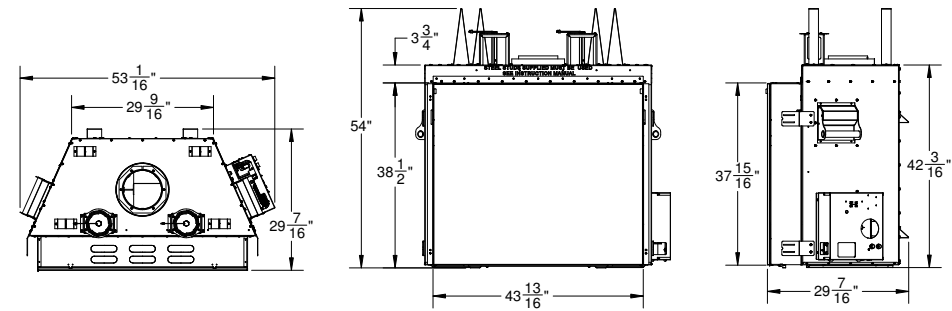

TC42

43 1/2" x 38 1/8"
11.5 sq. feet of viewing area