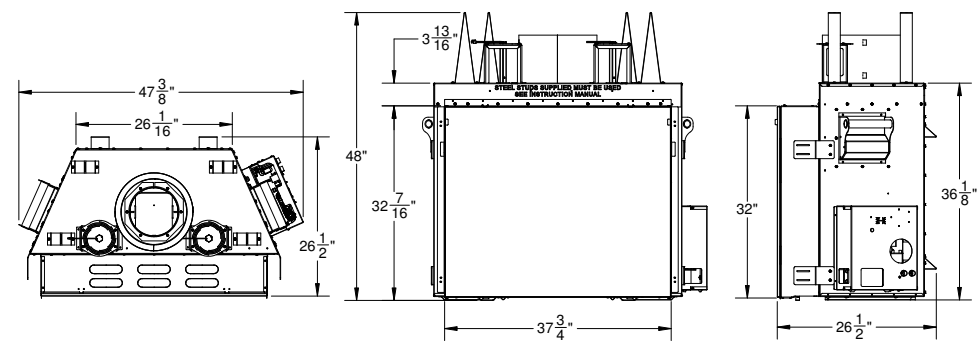

TC36

37 1/2" x 32 3/16"
8.4 sq. feet of viewing area