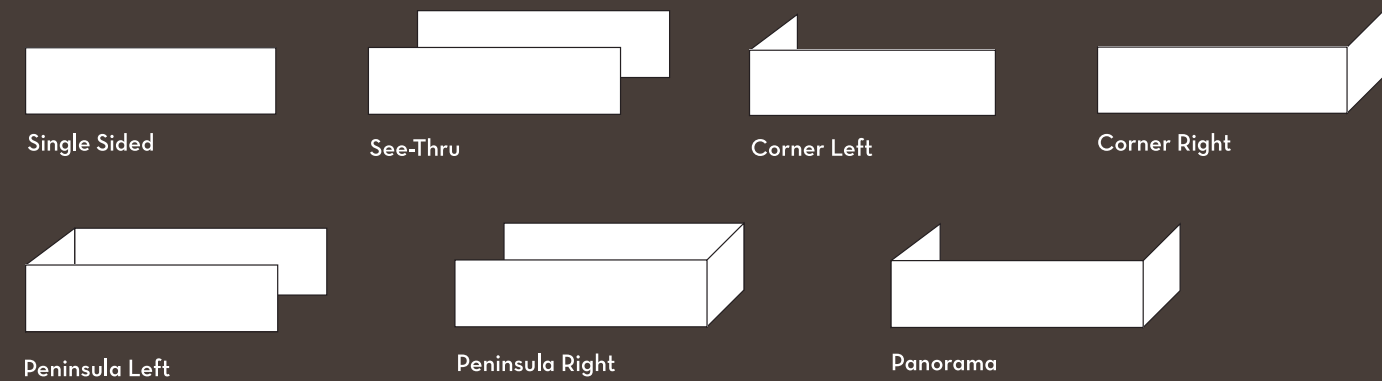

CONFIGURATIONS