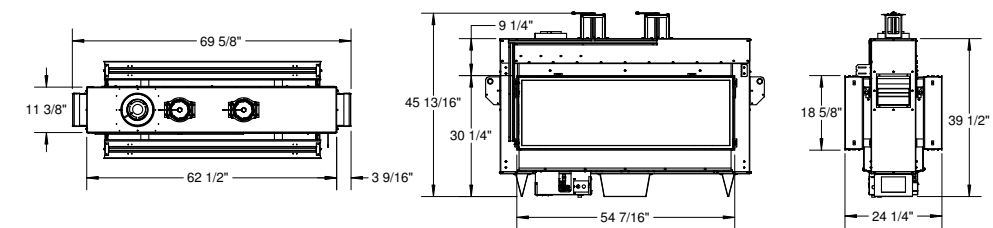

WS54 See-Thru

53 5/8" x 17 3/4"
6.6 sq. feet of viewing area