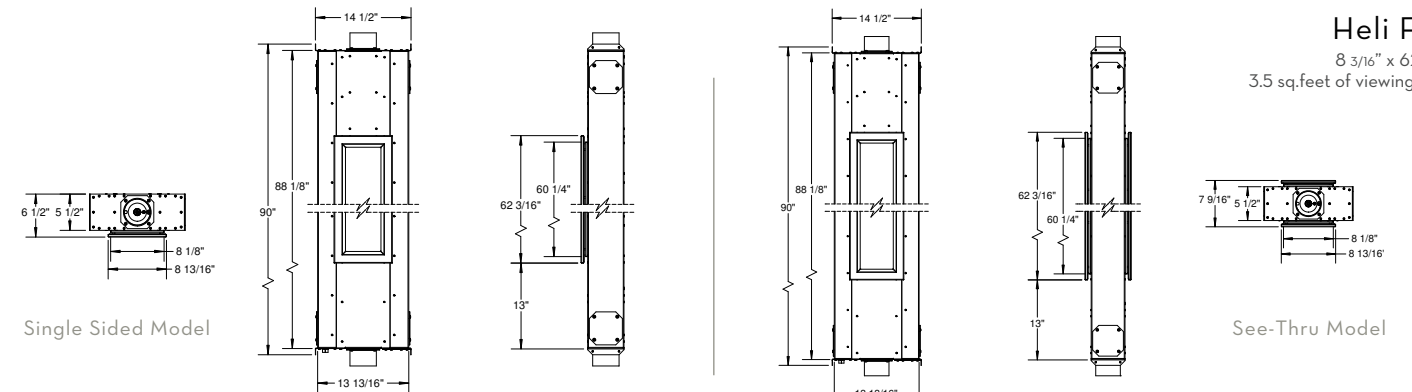

Heli Fire

8 3/16" x 62 3/16"
3.5 sq.feet of viewing area