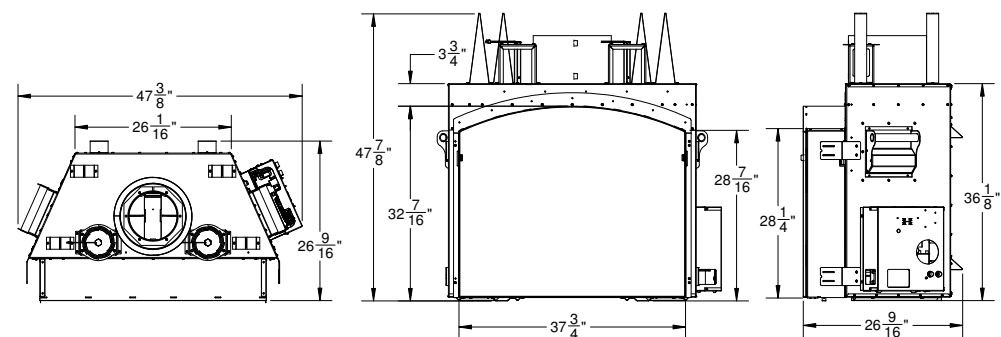

TC36 Arch

37 1/2" x 32 3/16"
8.4 sq. feet of viewing area