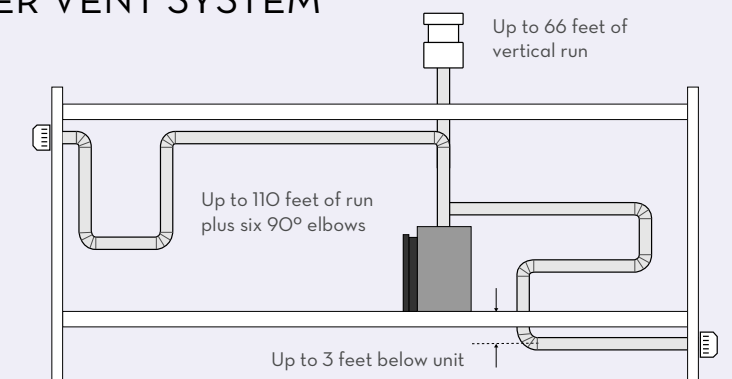

Installation

Building your dream house is a complicated process, but the flexibility we've designed into our installation - from architect to builder to interior designer - makes adding a Town & Country fireplace smooth and seamless. The unit is framed-in during the construction phase and later, after the theme or aesthetic of the room has been decided, the interior designer can choose the fine details - from the firebox panels to the flame.

STEEL STUD FRAMING KIT

All Town and Country fireplace models come complete with an adjustable depth, heavy 20 gauge steel framing kit.

Installation instructions must be consulted before framing. Specifications subject to change without notice.

PRE-BUILT WALL SYSTEM

All Town & Country indoor-outdoor fireplaces come complete as part of a pre-built wall panel.

Installation instructions must be consulted before framing. Specifications subject to change without notice.

HEAT TRANSFER COOL WALL SYSTEM

The Town & Country cool wall system channels heat to create a cool space directly above the fireplace. Available on the TC42 only (at time of print).

Conventional Venting

Most Town and Country gas fireplaces can be vented naturally with our co-axial venting systems. The advantage is no power is required. If you require a more compact vent system with unusual lengths of run and rise, investigate our revolutionary power venting systems.

Standard venting configurations for: TC30, TC36, TC36 Arch, TC36 See-Thru, WS38, TC42, TC36 Outdoor and TC42 Outdoor

Standard venting configurations for: WS54, WS54 Outdoor and TC54.

DIRECT VENT TERMINALS

VENT ABOVE OR BELOW GRADE WITH TOWN & COUNTRY'S REVOLUTIONARY POWER VENT SYSTEM