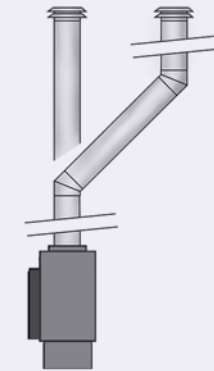

Installation

Building your dream house is a complicated process, but the flexibility we've designed into our installation - from architect to builder to interior designer - makes adding a Town & Country fireplace smooth and seamless. The unit is framed-in during the construction phase and later, after the theme or aesthetic of the room has been decided, the interior designer can choose the fine details - from the firebox panels to the flame.

STEEL STUD FRAMING KIT

All Town and Country fireplace models come complete with an adjustable depth, heavy 20 gauge steel framing kit.

Installation instructions must be consulted before framing. Specifications subject to change without notice.

PRE-BUILT WALL SYSTEM

All Town & Country indoor-outdoor fireplaces come complete as part of a pre-built wall panel.

Installation instructions must be consulted before framing. Specifications subject to change without notice.

HEAT TRANSFER COOL WALL SYSTEM

The Town & Country cool wall system channels heat to create a cool space directly above the fireplace. Available on the TC42 only (at time of print).

Conventional Venting

Most Town and Country gas fireplaces can be vented naturally with our co-axial venting systems. The advantage is no power is required. If you require a more compact vent system with unusual lengths of run and rise, investigate our revolutionary power venting systems.

Standard venting configurations for: TC30, TC36, TC36 Arch, TC36 See-Thru, WS38, TC42, TC36 Outdoor and TC42 Outdoor

Standard venting configurations for: WS54, WS54 Outdoor and TC54.

DIRECT VENT TERMINALS

VENT ABOVE OR BELOW GRADE WITH TOWN & COUNTRY'S REVOLUTIONARY POWER VENT SYSTEM