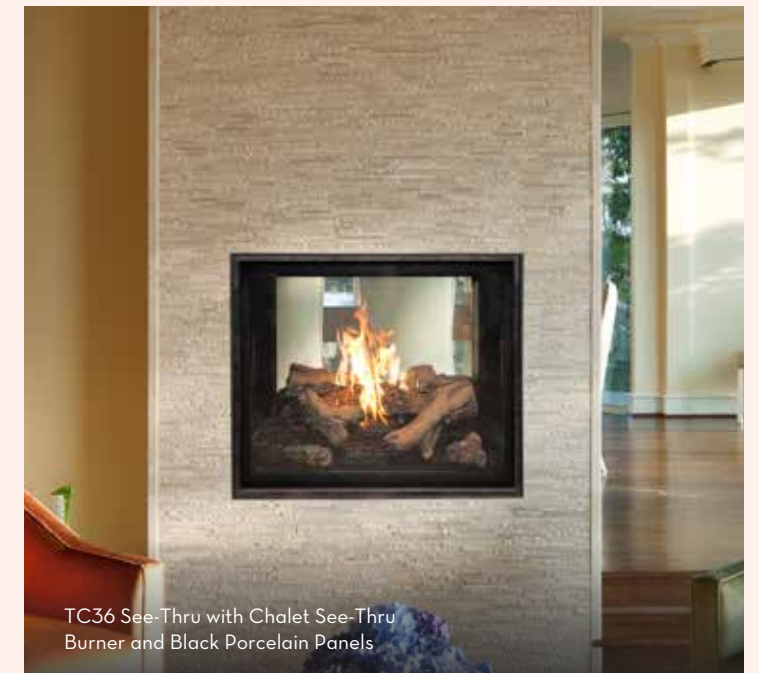

Panel Options

Park Avenue
Manhattan
Mount Vernon
Madison
Black Porcelain
Coffee Bean Brown Porcelain
Titanium Porcelain
Copper Porcelain

TC36 See-Thru with Chalet See-Thru
Burner and Black Porcelain Panels