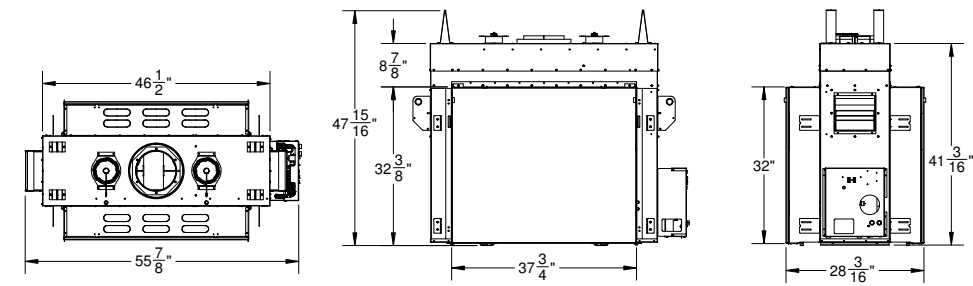

TC36 See-Thru

37 1/2" x 32 3/16"
8.4 sq. feet of viewing area