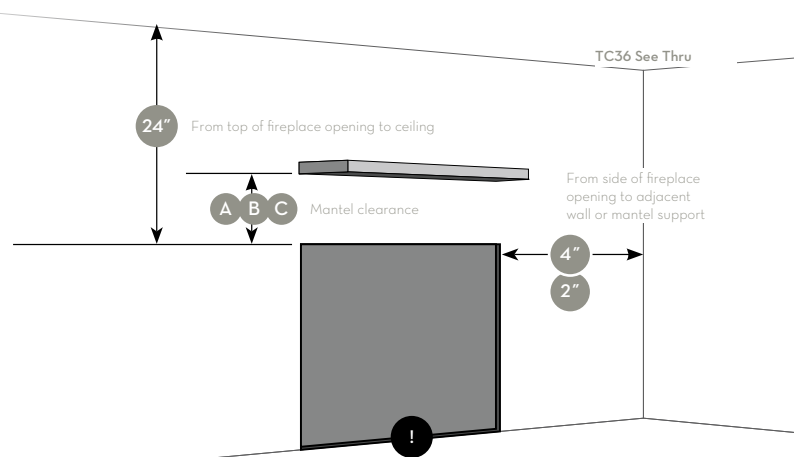

BTU INPUT AND EFFICIENCY

Model	NATURAL GAS			LIQUID PROPANE		
	NG High	NG Low	EnerGuide	LP High	LP Low	EnerGuide
TC54	84,000	59,000	38.5%	84,000	66,000	38.5%
TC42/TC42 Outdoor	61,000	44,000	34.2%	61,000	48,000	34.2%
TC36/TC36 Outdoor	47,000	32,000	26.8%	47,000	38,000	26.8%
TC36 See-Thru	61,000	41,000	36.3%	61,000	47,000	36.3%
TC30	35,000	24,000	34.5%	35,000	28,000	34.5%
WS54/WS54 Outdoor	54,900	38,500	26.3%	54,900	45,000	26.3%
WS54 See-Thru (Indoor-Outdoor)	54,900	38,500	30.7%	54,900	45,000	30.7%
WS38	47,000	31,000	38.4%	47,000	35,000	38.4%

INFORMATION AND RESOURCES

Architect Resource Centre:

Fireplace layout planning and technical installation consultation specifically for architects and designers.
1.888.223.0088
architects@townandcountryfireplaces.com

CAD + BIM Drawings:

Available for each model under "Products"
www.townandcountryfireplaces.com

Architect Installation Handbooks:

Basic framing dimensions and installation requirements available for each model under "Products"
www.townandcountryfireplaces.com

Town & Country Showrooms:
Find the showroom nearest you
www.townandcountryfireplaces.com

GLASS VIEWING DIMENSIONS

	WS54, WS54 OUTDOOR & WS54 SEE-THRU 50 3/4" x 14 3/4" 748 sq.in. viewing area* 1290mm x 365mm
	WS38 36 3/4" x 13" 478 sq.in. viewing area* 930mm x 300mm
	TC54 50 3/8" x 40 3/8" 2034 sq.in. viewing area* 1280mm x 1025mm
	TC42 TC42 OUTDOOR 40 1/2" x 34 1/2" 1397 sq.in. viewing area* 1030mm x 875mm
	TC36 TC36 OUTDOOR 34 1/2" x 28 1/2" 983 sq.in. viewing area* 875mm x 725mm
	TC36 ARCH 34 1/2" x 28 1/2" 941 sq.in. viewing area* 875mm x 725mm
	TC36 SEE-THRU 34 1/2" x 28 1/2" 983 sq.in. viewing area* 875mm x 725mm
	TC30 28 3/8" x 24 3/8" 691 sq.in. viewing area* 720mm x 620mm

* inside trim dimensions