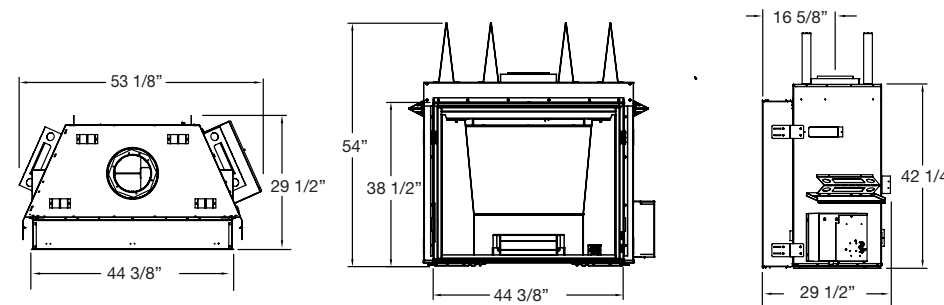

TC42 Outdoor

43 1/2" x 38 1/8"
11.5 sq.feet of viewing area