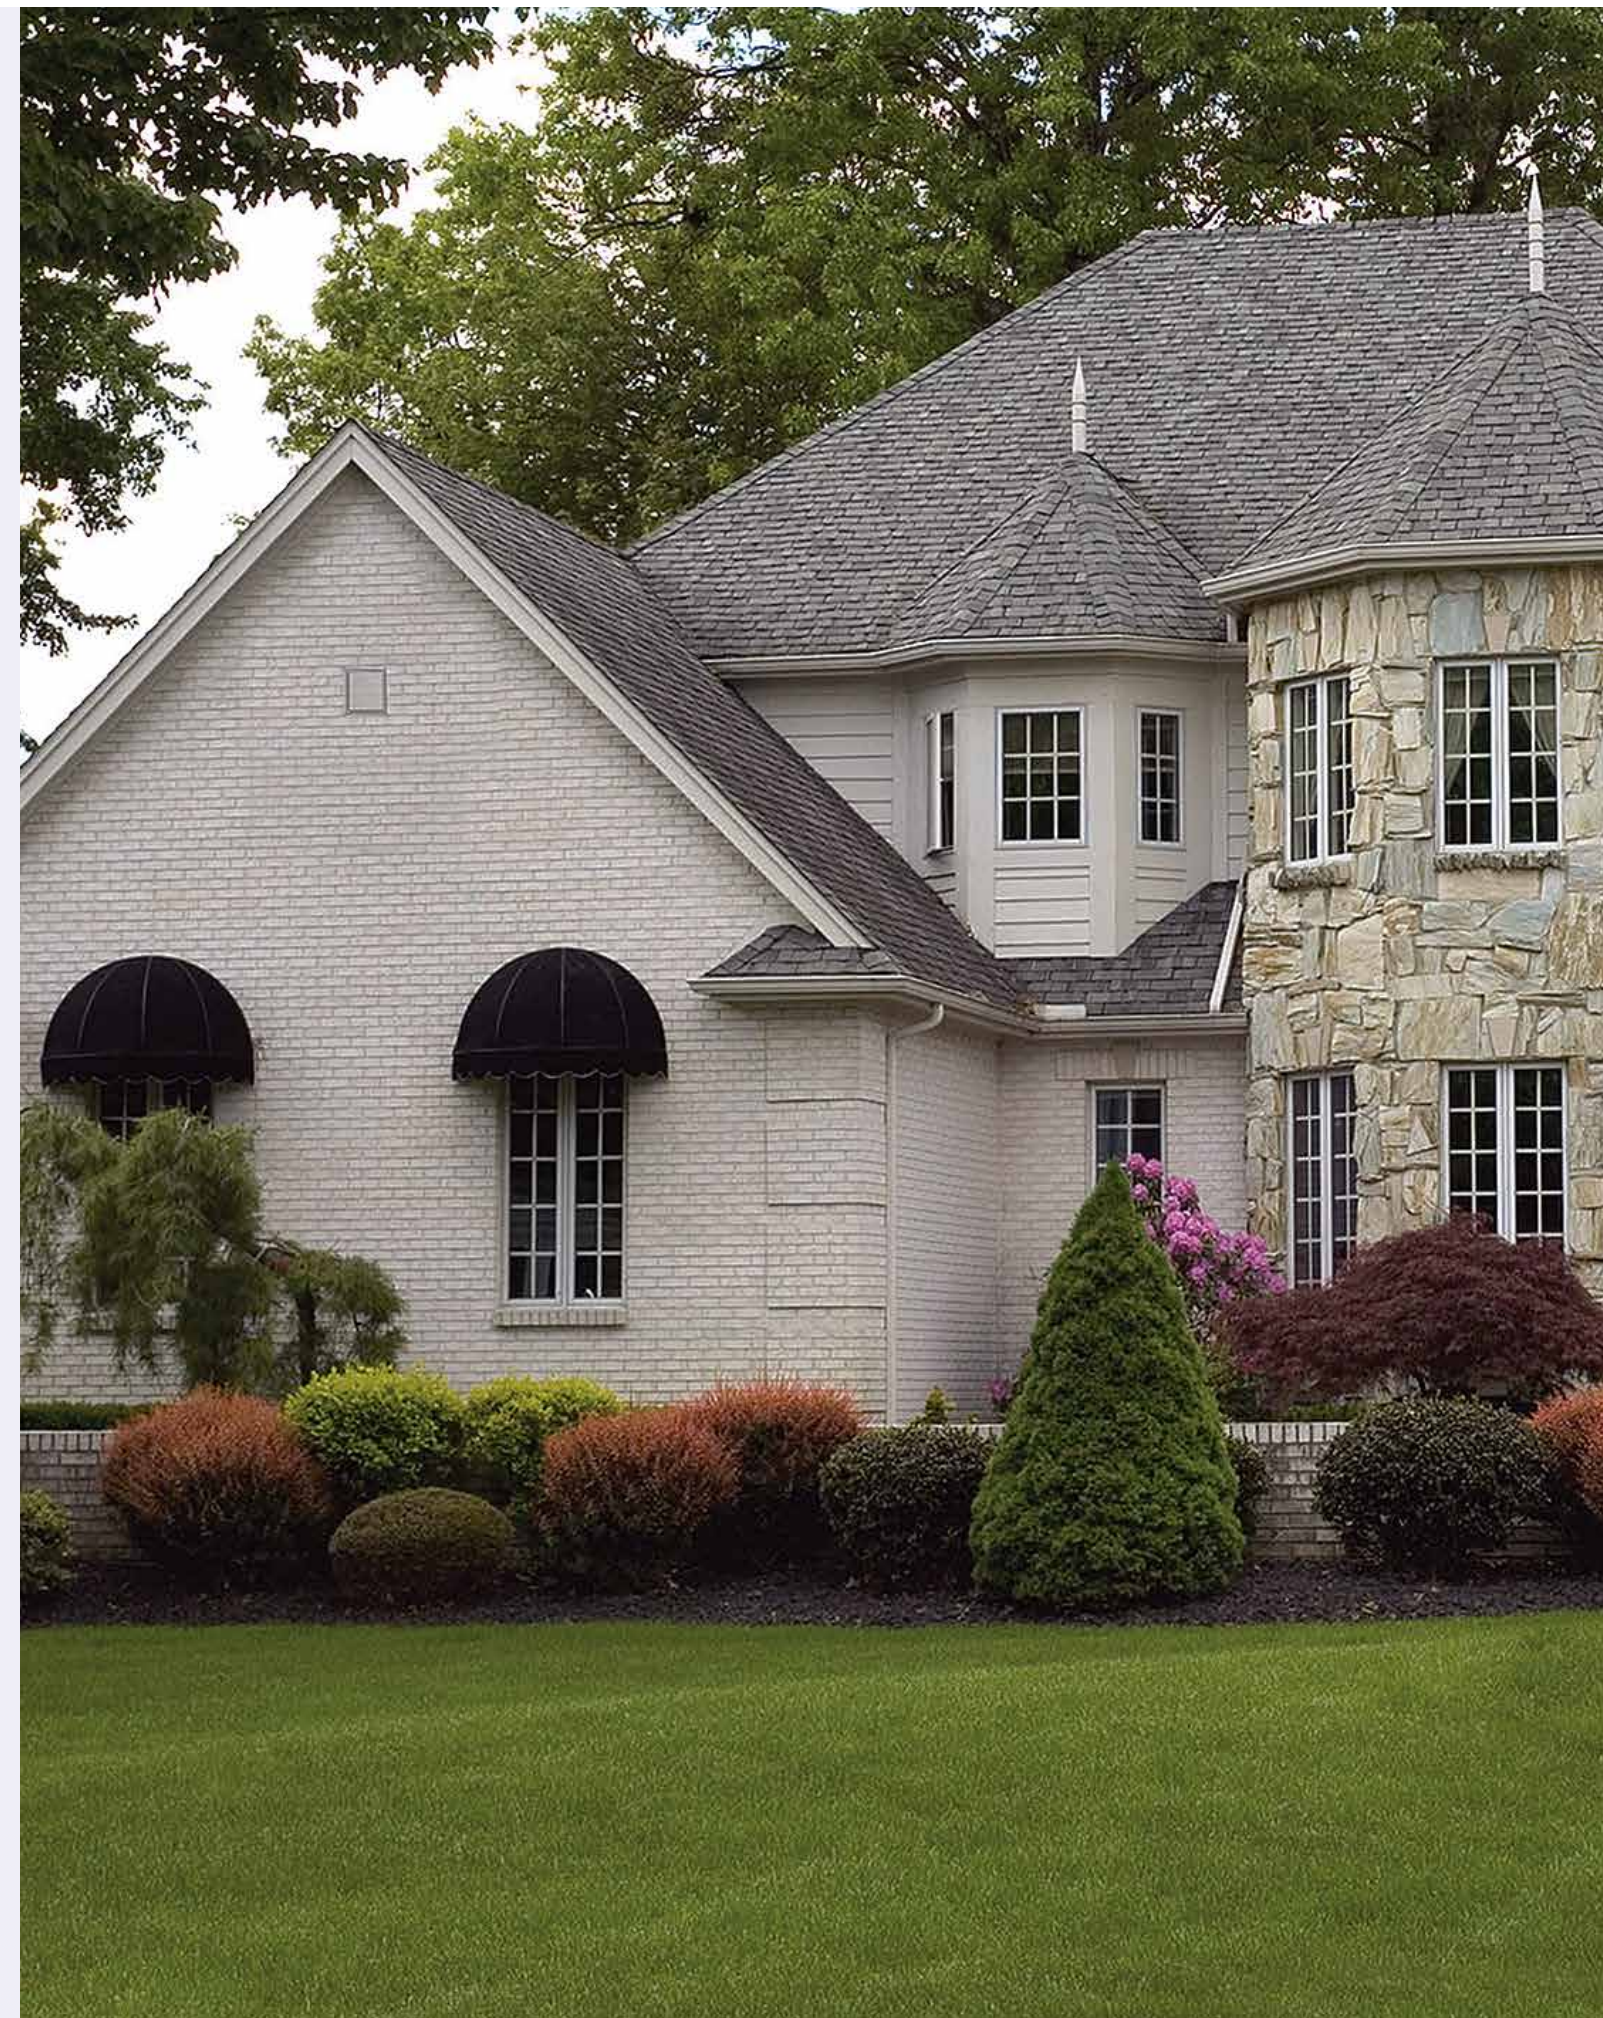

Flush Power Vent Wall Termination

Town & Country gave you the first clean face fireplace to enhance the beauty of your home's interior. Now that same industry-leading innovation is helping to maintain the beauty of your home's exterior, with the first Clean Face Power Vent Termination System. Mounted flush to the exterior wall, the vent can be painted to match your home's existing colour and sight lines.

ULTRA QUIET HIGH-TECH FAN

Smart-chip technology controls precise CFM air movement with whisper-quiet operation.

POWER VENT TERMINALS

Power vent terminal for roof installation

For TC54 please consult installation manual for options