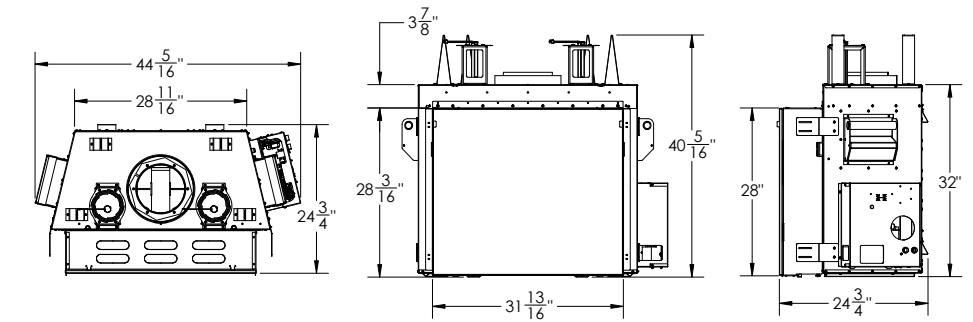

TC30

31 1/2" x 28 3/16"
6.2 sq. feet of viewing area