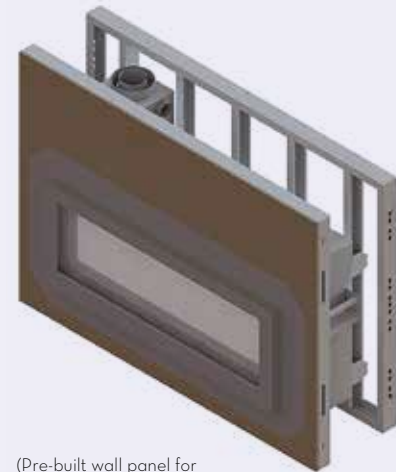

(Pre-built wall panel for TC WS54ST indoor-outdoor shown)

Installation instructions must be consulted before framing. Specifications subject to change without notice.

HEAT TRANSFER COOL WALL SYSTEM

The Town & Country cool wall system channels heat to create a cool space directly above the fireplace. Available on the TC42 only (at time of print).

Conventional Venting

Most Town and Country gas fireplaces can be vented naturally with our co-axial venting systems. The advantage is no power is required. If you require a more compact vent system with unusual lengths of run and rise, investigate our revolutionary power venting systems.

Standard venting configurations for: TC30, TC36, TC36 Arch, TC36 See-Thru, WS38, TC42, TC36 Outdoor and TC42 Outdoor