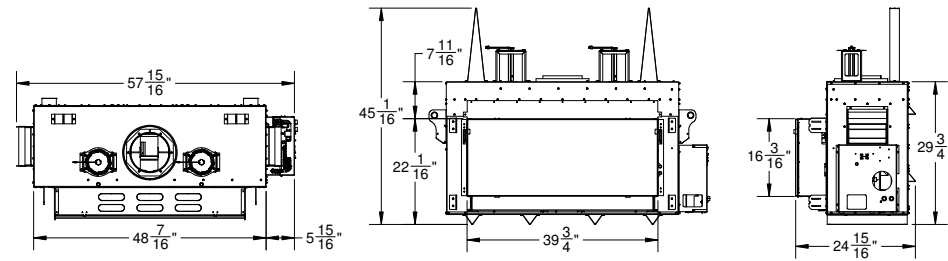

For reference only. Consult manual before installation.

For reference only. Consult manual before installation.

WS38

39 5/8" x 15 5/8"
4.3 sq.feet of viewing area