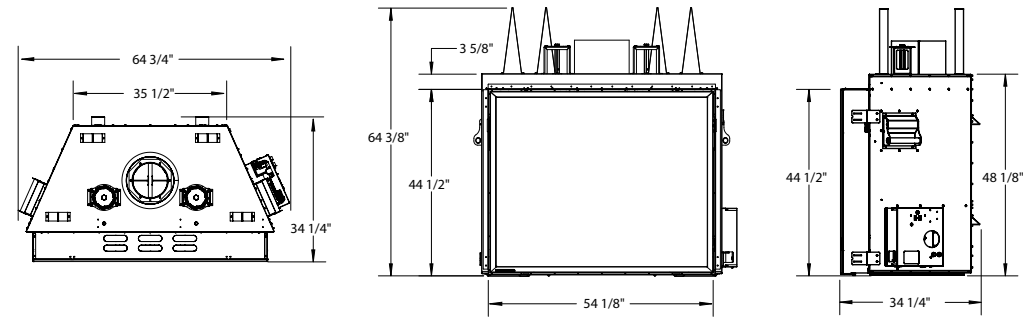

### TC54

53 9/16" x 44 1/8"  
16.5 sq. feet of viewing area

For reference only. Consult manual before installation.