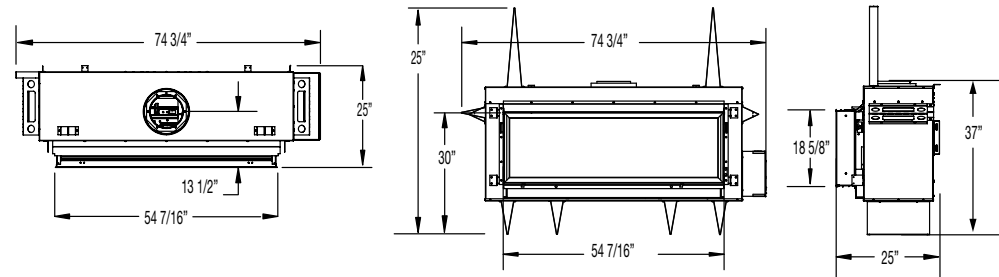

WS54 Outdoor

53 5/8" x 17 3/4"
6.6 sq.feet of viewing area