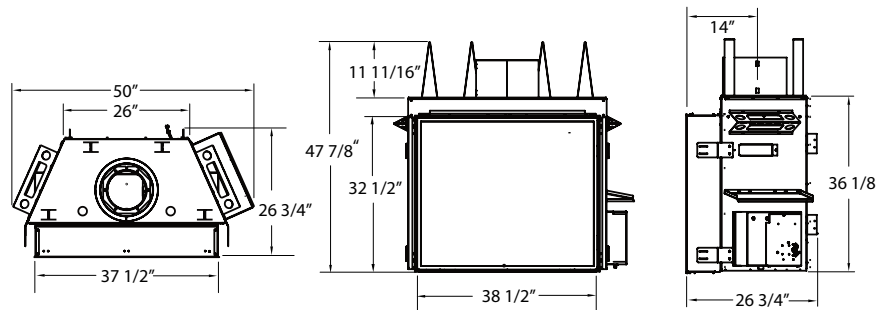

TC36 Outdoor

37 1/2" x 32 3/16"
8.4 sq.feet of viewing area