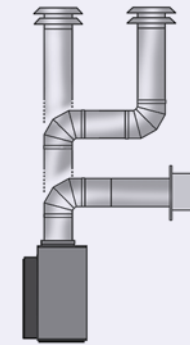

Standard venting configurations for: TC30, TC36, TC36 Arch, TC36 See-Thru, WS38, TC42, TC36 Outdoor and TC42 Outdoor