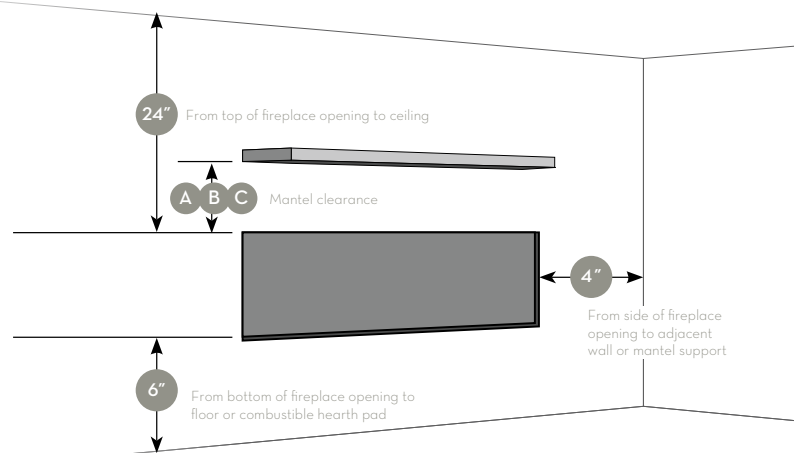

MINIMUM CLEARANCES TO COMBUSTIBLE MATERIAL

For reference only. Consult manual before installation.

LINEAR GAS FIREPLACES

Unit	A	B	C
Mantel Depth	12"	6³/₄"	1¹/₂"
WS54 Indoor-Outdoor See Thru	9"	6"	3"
WS54 See Thru	9"	6"	3"
WS54	9"	6"	3"
WS38	9"	6"	3"

Consult manual for wall construction and non-combustible wall sheeting requirements.

TRADITIONAL GAS FIREPLACES

Unit	A	B	C
Mantel Depth	12"	6³/₄"	1¹/₂"
TC54	17"	15"	12"
TC42 / TC42 Outdoor	9"	6"	3"
TC36 / TC36 Arch / TC36 Outdoor	9"	6"	3"
TC36 See Thru	9"	6"	3"
TC30	9"	6"	3"

Consult manual for wall construction and non-combustible wall sheeting requirements.