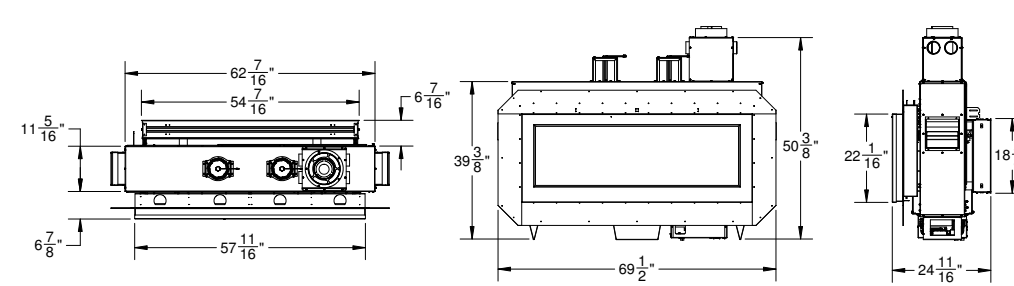

WS54 Indoor-Outdoor See-Thru

53 5/8" x 17 3/4"
6.6 sq.feet of viewing area