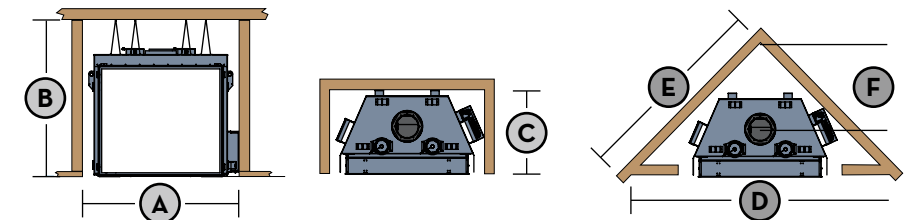

MINIMUM FRAMING DIMENSIONS

Model	STRAIGHT INSTALLATION			CORNER INSTALLATION		
	A	B	C	D	E	F
TC54	63 3/4"	64 1/8"	33 3/8"	114 11/16"	81 1/8"	37 11/16"
TC42	56 1/2"	54 1/8"	29 3/8"	92 5/8"	65 1/2"	30 1/16"
TC36 / TC36 Arch	50 1/2"	48 3/8"	26 1/2"	86 5/16"	61 1/16"	29 1/2"
TC36 See-Thru	59 3/4"	48 3/4"	28 1/4"	not applicable		
TC30	47 5/8"	40 5/8"	24 3/4"	87 1/2"	61 7/8"	30 3/16"
WS54	75"	55 3/8"	26 7/8"	115 9/16"	81 11/16"	44 9/16"
WS54 See-Thru	75"	54 3/8"	24 7/16"	not applicable		
WS38	61 7/8"	45 3/8"	24 7/8"	101 13/16"	72"	37 3/4"
WS54 Outdoor	74 1/4"	55 1/4"	24 1/2"	117 1/2"	83 1/8"	48 3/4"
TC42 Outdoor	56 1/2"	54"	29"	99 1/2"	70 3/8"	33 1/2"
TC36 Outdoor	50 1/2"	48 3/8"	26 1/2"	90 3/8"	63 7/86"	31 7/8"
WS54 See-Thru Indoor-Outdoor	75"	54 1/4"	23 5/16"	not applicable		
Heli Fire 360	14 1/2"	90"	5 1/2"	26"	18"	10"
Heli Fire 360 See Thru	14 1/2"	90"	5 1/2"	not applicable