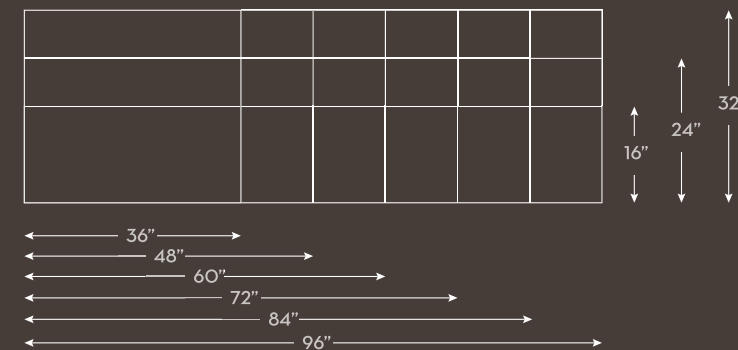

Flexibility without a premium

The Architectural Series fireplaces are designed to fit your imagination. Zero-clearance installations*, load-bearing designs*, and a custom firebox airflow system so you can complete the look with artwork or a big screen TV, right above the fireplace.

With seven layouts, three glass heights, and flames that run 3' to 8', you can add a luxury fireplace into virtually any design.

Explore the dedicated Architectural Series brochure or talk to your dealers for more information and inspiration.

CONFIGURATIONS

SIZES