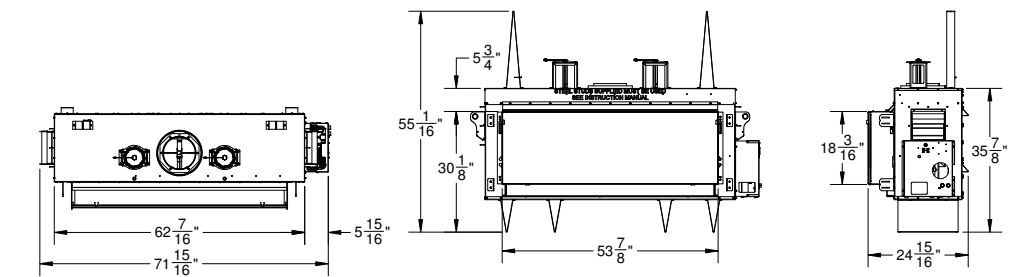

WS54

53 5/8" x 17 3/4"
6.6 sq. feet of viewing area