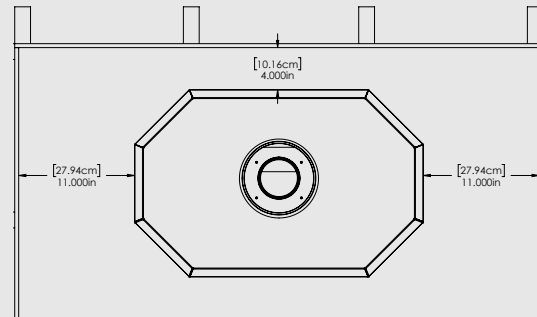

For more information, pictures, and videos visit [archgard.com](http://archgard.com).

Scan here to see the flames in action:

APPLIANCE DIMENSIONS

CLEARANCES

Straight Installation

Corner Installation

**California Proposition 65 Warning:** These products can expose you to chemicals including Carbon Monoxide, that is an externally vented by-product of fuel combustion, which is [are] known to the State of California to cause cancer, birth defects, or other reproductive harm. For more information, visit [www.P65Warnings.ca.gov](http://www.P65Warnings.ca.gov).