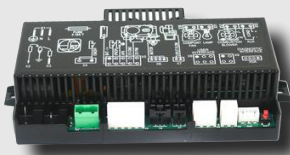

This system will start the fire slowly and build it up after a draft has been established. This process helps ensure a more reliable start, reduces any condensation on the glass door, and helps to reduce the expansion sounds common to other gas fireplaces on startup.