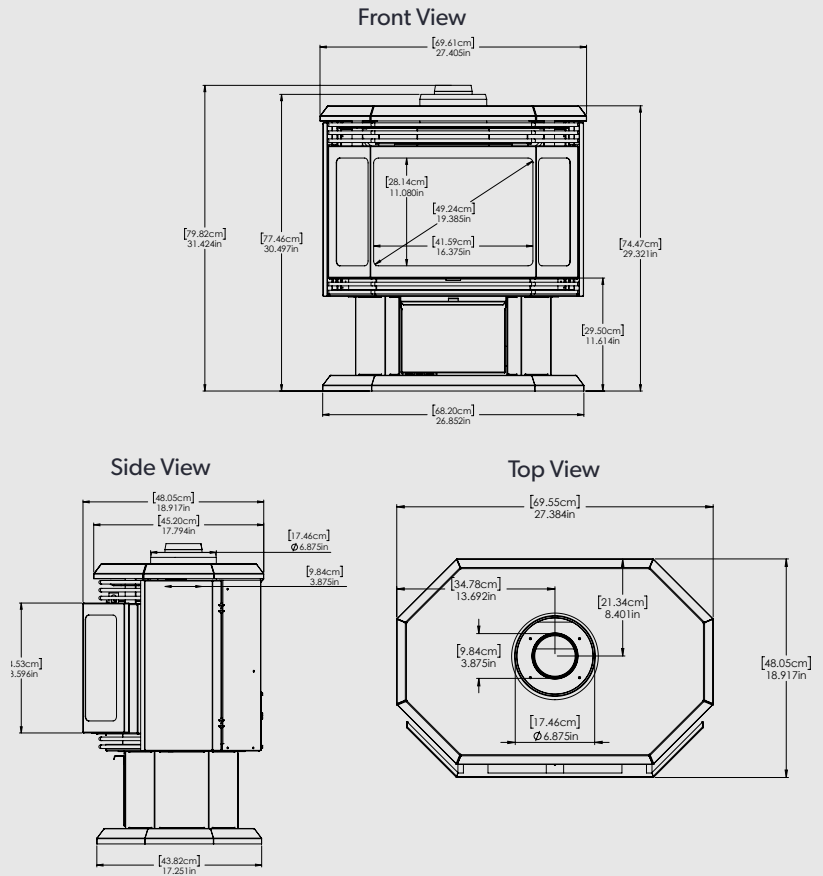

Standard Features	
Ignition Type	Archgard's exclusive Dynamic Start Advantage spark-to-pilot ignition with continuous pilot on demand and battery backup.*
Glass Type	Shatter-resistant ceramic glass.
Remote Control	Multi-function remote control system including SMART Thermostat.*
Convection Fan	High efficiency six speed heat distribution fans and variable speed fan controlled by the remote control.
Firebox Construction	Welded, double-seal rivet and gasket, silicone free. Constructed of 16 and 18 gauge galvanized and aluminized coated steel for long life and durability.
Warranty	Archgard's Worry-Free Elite Limited Lifetime.
Burner Type	Panoramic Wall to wall steel pan.
Propane Conversion Kit	Optional.
Optional Archgard Vent Kit	45-TVKFS: This kit includes everything you need for your typical installation.*

All fireplaces come standard with barrier screens which attach to the door with very little effort.

Note: A minimum of 3' (914 mm) of vertical vent to center of elbow is required for a maximum horizontal run of 3' (914 mm)*.

An adapter is required if using rigid direct vent pipe from another manufacturer (mandatory on vertical installations)*

*See the Installation, Operation, and Maintenance Manual included with the fireplace.

For more information, pictures, and videos visit archgard.com.

Scan here to see the flames in action:

APPLIANCE DIMENSIONS