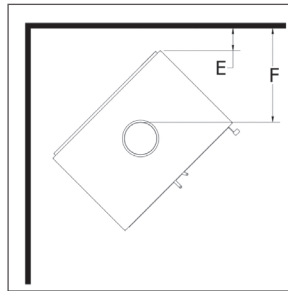

Installation en coin