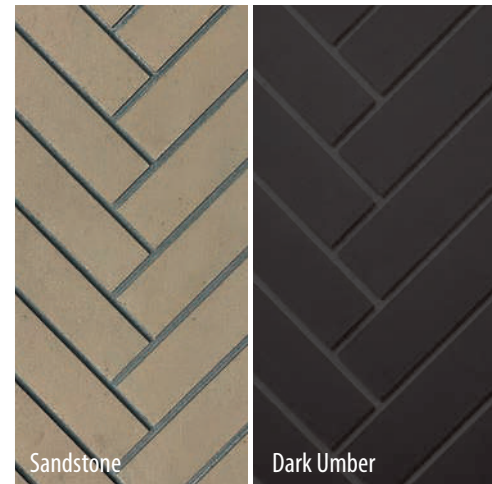

U33, U37, and U44

Driftwood Log Set

U37 & U44

Reflective Liners - TWO OPTIONS

U33, U37 & U44

Fluted Liner

U33

Herringbone Liner