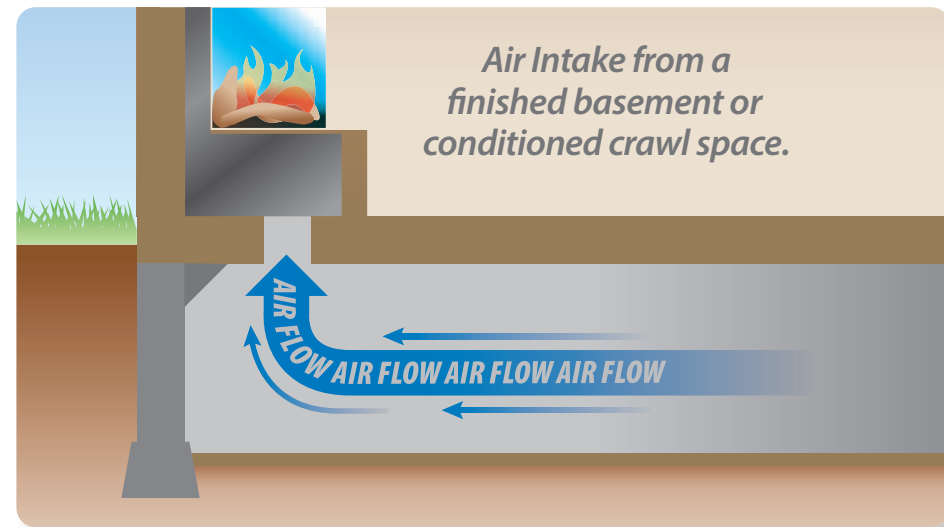

U30 | U50 | U70 VENTING SOLUTIONS

Every Urbana fireplace is designed with our COOL SURFACE SYSTEM which allows air coming into the fireplace to be heated and rise up safely within the chase, protecting wall mounted valuables from unsafe temperatures. This gives you the freedom to decorate your room without the worry of heat damage over the long term. Rising heat exits the top of an open chase; however, we have additional venting options if you wish to frame the chase all the way up to the ceiling.

Bottom intake not required for "Screened" bay units.

HIDDEN INTAKE CONSTRUCTION — URBANA EXCLUSIVE

Where approved by local codes and the building's HVAC supplier, the chase intake air may be supplied from a basement or conditioned crawl space below if no visible open area is desired at the bottom of the chase.