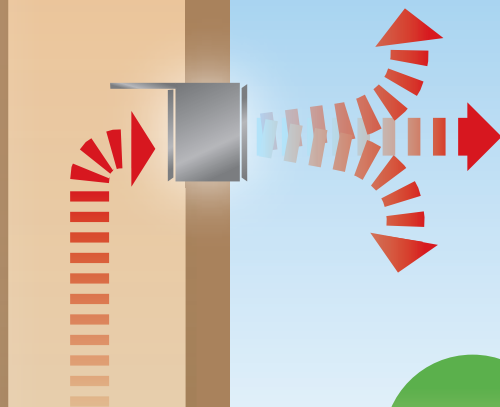

INCLUDED WITH THE U37 & U44 COOL SURFACE SYSTEM

The Cool Surface System allows the fireplaces rising heat to move safely up the chase without creating excessive surface temperatures that can damage HDTV's or other wall mounted valuables.

Rising heat is evenly vented forward into the living space above the chase

Rising heat is channeled safely past valuable wall mounted items such as a TV

Heat radiates forward from the fireplace window

COMFORT KIT

Our available Comfort Kit is an installation option that allows excess rising heat to be channeled outside through an exterior wall behind the fireplace. This setup allows you and your loved ones to enjoy a beautiful flame at comfortable temperatures.