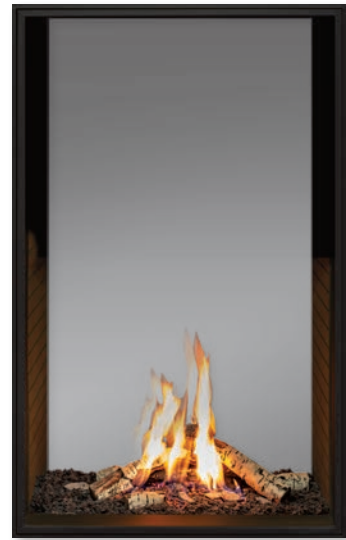

COMING EARLY 2023

See-Through Installation Kit

Birch Log Set

Painted Steel Side Liners

Glass Size: 60" h x 31" w

- Birch Log Set
- Painted Steel Liner

- Birch Log Set
- Black Glass Liner

- Birch Log Set
- Fluted Liner