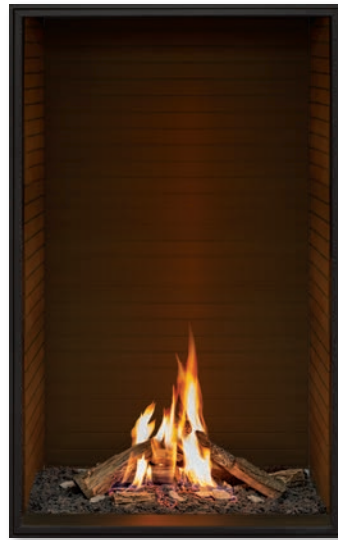

- Traditional Log Set
- Fluted Liner